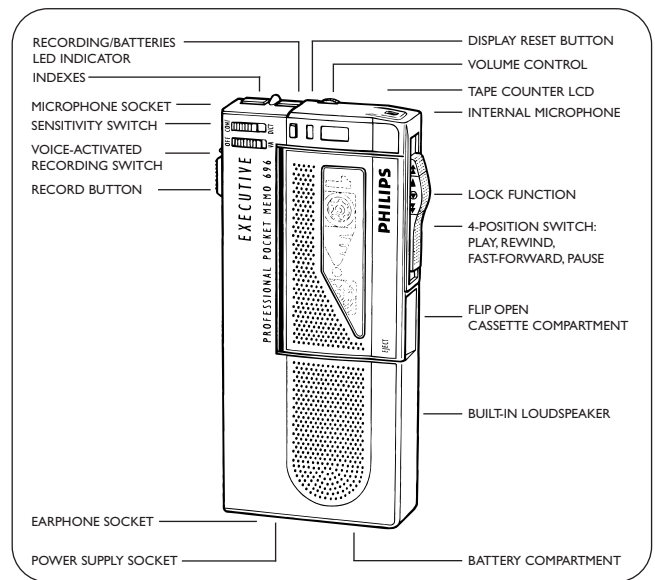

879863203251