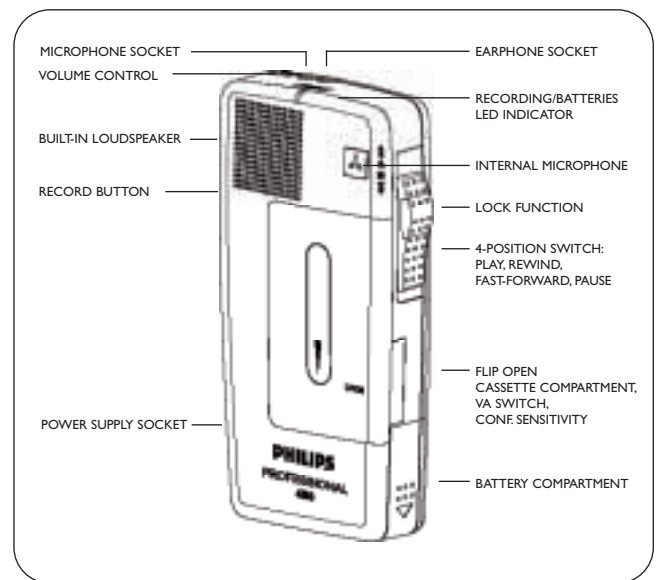

Technical data:

- Weight: 120 grams
- Dimensions: 128x64x25 mm
- Acoustic frequency response: 400-4,000 Hz
- Output power: >100 mW
- Earpiece socket
- Microphone socket
- Power Supply socket

www.dictation.philips.com

4-Position Switch for one-handed operation

Visual Indicator/LED displays record and battery status

879863203191

Let's make things better.

PHILIPS